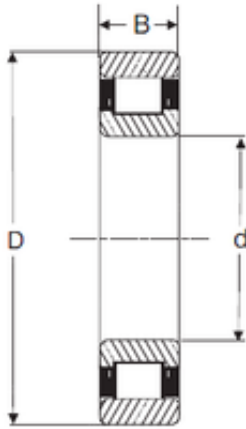

## FBJ needle roller bearings-SINGAPORE LTD.

25 mm x 62 mm x 17 mm SIGMA N 305  
cylindrical roller bearings

Bearing No. N 305

Size	25x62x17 mm
Bore Diameter	25 mm
Outer Diameter	62 mm
Width	17 mm
d	25 mm
D	62 mm
B	17 mm
C	17 mm

N 305 Bearing 2D drawings and 3D CAD models