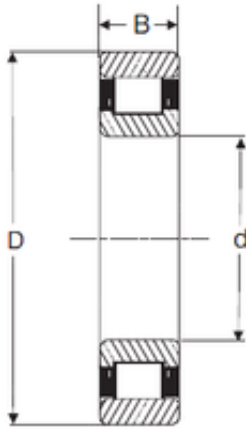

FBJ needle roller bearings-SINGAPORE LTD.

25 mm x 52 mm x 15 mm SIGMA N 205
cylindrical roller bearings

Bearing No. N 205

Size	25x52x15 mm
Bore Diameter	25 mm
Outer Diameter	52 mm
Width	15 mm
d	25 mm
D	52 mm
B	15 mm
C	15 mm

N 205 Bearing 2D drawings and 3D CAD models