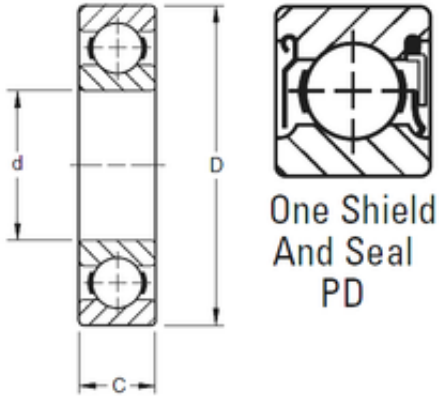

FBJ needle roller bearings-SINGAPORE LTD.

25 mm x 52 mm x 15 mm Timken 205PD deep groove ball bearings

Bearing No. 205PD

Size	25x52x15 mm
Bore Diameter	25 mm
Outer Diameter	52 mm
Width	15 mm
d	25 mm
D	52 mm
B	15 mm
C	15 mm
Weight	0,127 Kg
Basic dynamic load rating (C)	16 kN

205PD Bearing 2D drawings and 3D CAD models