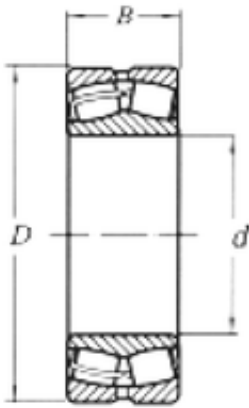

FBJ needle roller bearings-SINGAPORE LTD.

220 mm x 400 mm x 108 mm Loyal
22244MW33 spherical roller bearings

Bearing No. 22244MW33

Size	220x400x108 mm
Bore Diameter	220 mm
Outer Diameter	400 mm
Width	108 mm
d	220 mm
D	400 mm
B	108 mm
C	108 mm

22244MW33 Bearing 2D drawings and 3D CAD models